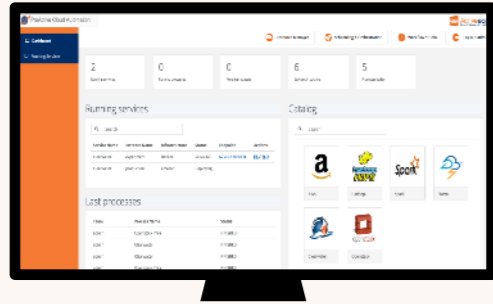

Cloud Automation General Architecture

Activeeon
SCALE BEYOND LIMITS

Interfaces

User portal

Admin console

Workflow Studio

CLI, REST API & SDK

Open REST API

Automated Management & Monitoring of Applications and Services

Cloud Automation Service

Application & Service Manager

ProActive Workflow Catalog

Catalog of Services, Applications and Lifecycles

ProActive
Workflows & Scheduling